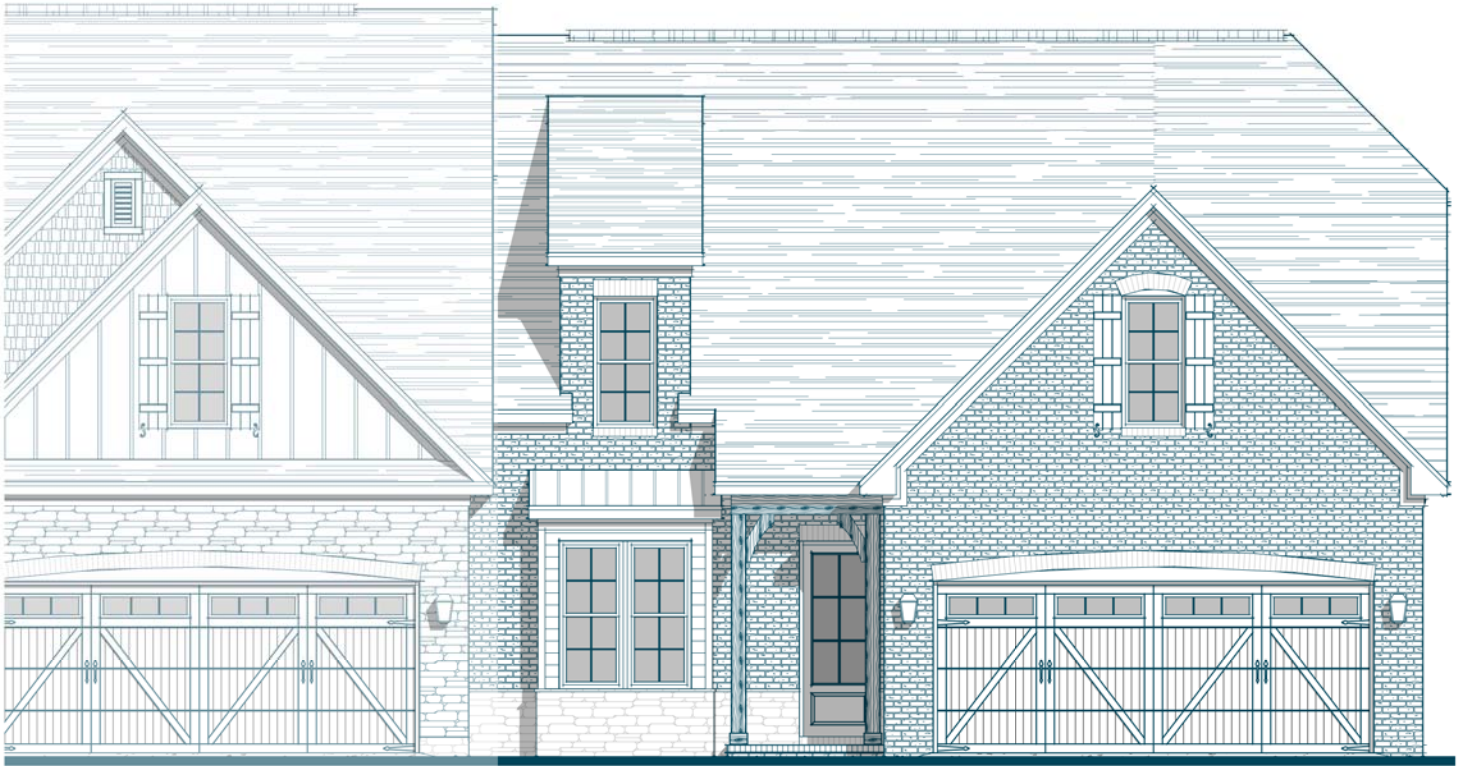

HALIFAX

Specs:

Bedrooms: 3-4
Bathrooms: 3
Square Footage: 2,753 Sq.Ft.
First Level: 1,680 Sq.Ft.
Second Level: 1,073 Sq.Ft.
Width: 40'-0"
Depth: 58'-0"

Options Shown:

- ① Coffered Ceiling
- ② Built-ins
- ③ Bedroom 4

10/19/2017 4:11:53 PM

Watercolors, illustrations, and floor plans shown are for marketing purposes only and are subject to change at builder's discretion. Square footage is outside veneer and should be independently verified. This is not a legal document.